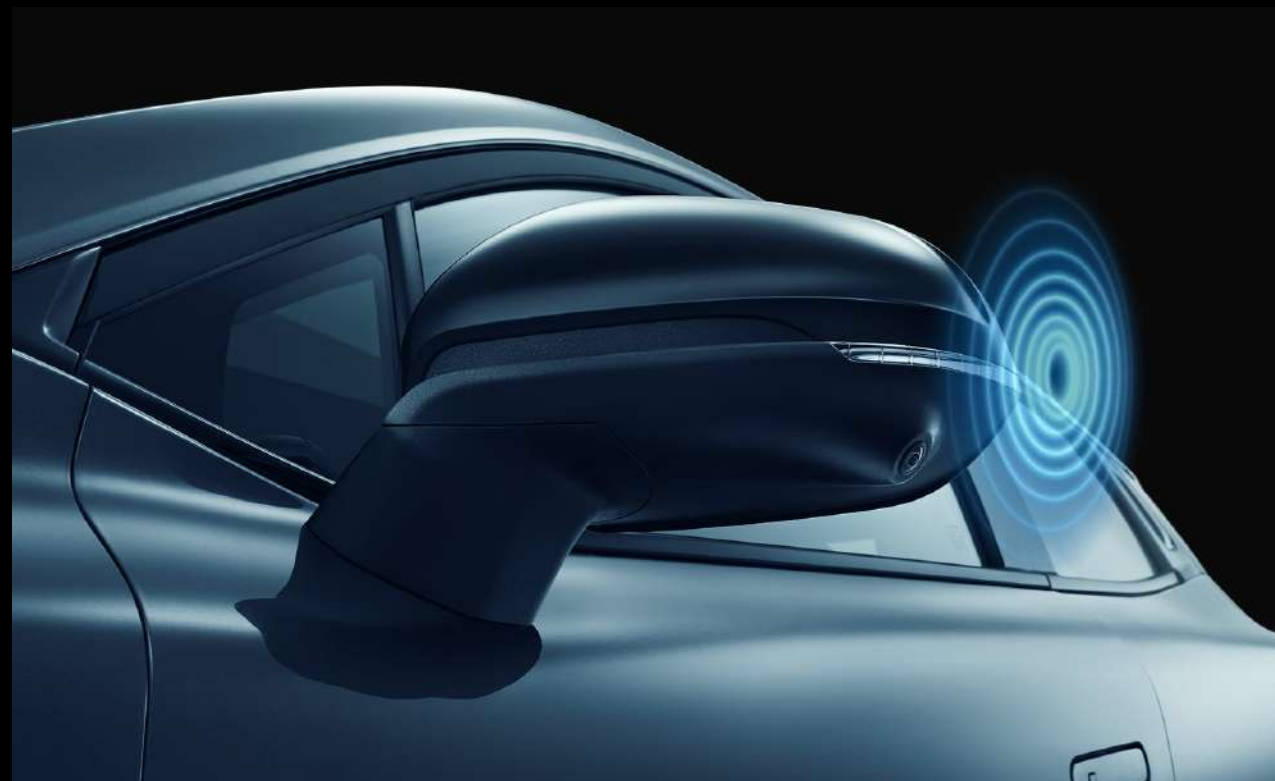

Installed to synch the UNI-T speed with the vehicle ahead.

SAFETY

SAFETY FEATURES

360-DEGREE CAMERA

Developed to allow for an effortlessly safer ride throughout.

EXTERIOR COLORS

WHITE

MODERN CONCRETE
GREY